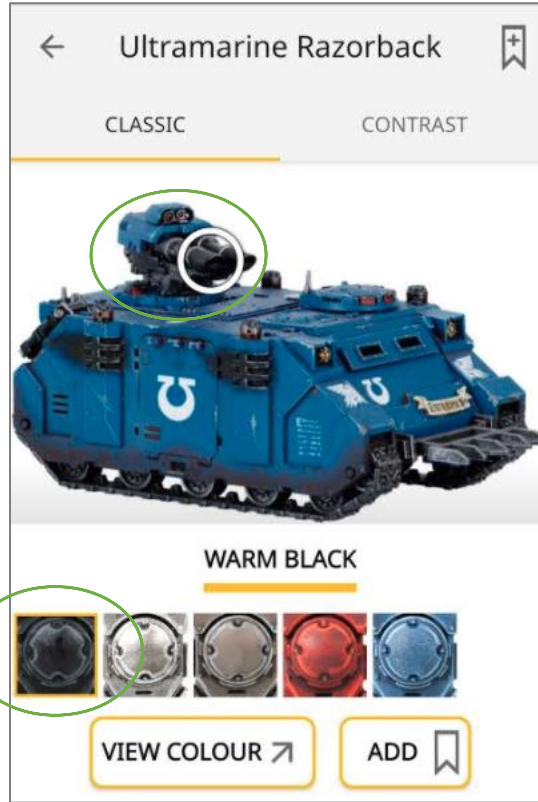

Age of Miniatures Citadel Colour App Map

<https://ageofminiatures.com/>