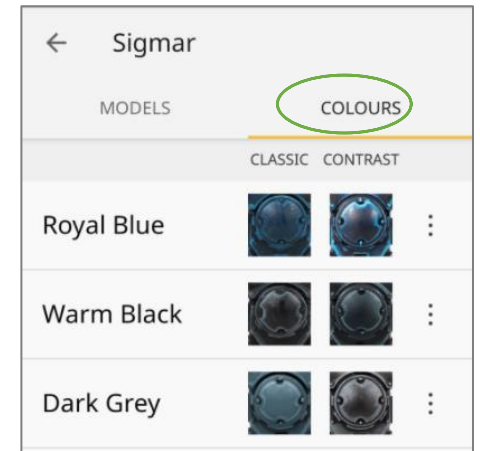

STEP 2 - CONTRAST

- Black Templar**
Apply Warm Black areas
- Basilicanum Grey**
Apply Gunmetal areas
- Skeleton Horde**
Apply Weathered Parchment areas
- Blood Angels Red**
Apply Heraldic Red areas
- Ultramarines Blue**
Apply Regent Blue areas

SHADE

SHADE
Agrax Earthshade ✓ ☆

DRYBRUSH

DRY
Terminatus Stone ✓ ☆

PARADE READY

Citadel Colour App - 'Basing' Section

or

Age of Miniatures Citadel Colour App Map

<https://ageofminiatures.com/>

Inventory &...
ALL INVENTORY WISHLIST
SORT BY A-Z ▾ REFINE

BASE	Abaddon Black	✓	☆
AIR	Abaddon Black	✓	☆
LAYER	Administratum Grey	✓	☆
AIR	Administratum Grey	✓	☆
CONTRAST	Aethermatic Blue	✓	☆
CONTRAST	Aggaros Dunes	✓	☆
SHADE	Agrax Earthshade	✓	☆

Inventory &...
ALL INVENTORY WISHLIST
SORT BY A-Z ▾ REFINE

BASE	Abaddon Black	✓	☆
SHADE	Agrax Earthshade	✓	☆
TECHNICAL	Armageddon Dust	✓	☆
BASE	Bugman's Glow	✓	☆
BASE	Celestra Grey	✓	☆
BASE	Corax White	✓	☆
TECHNICAL	Hexwraith Flame	✓	☆